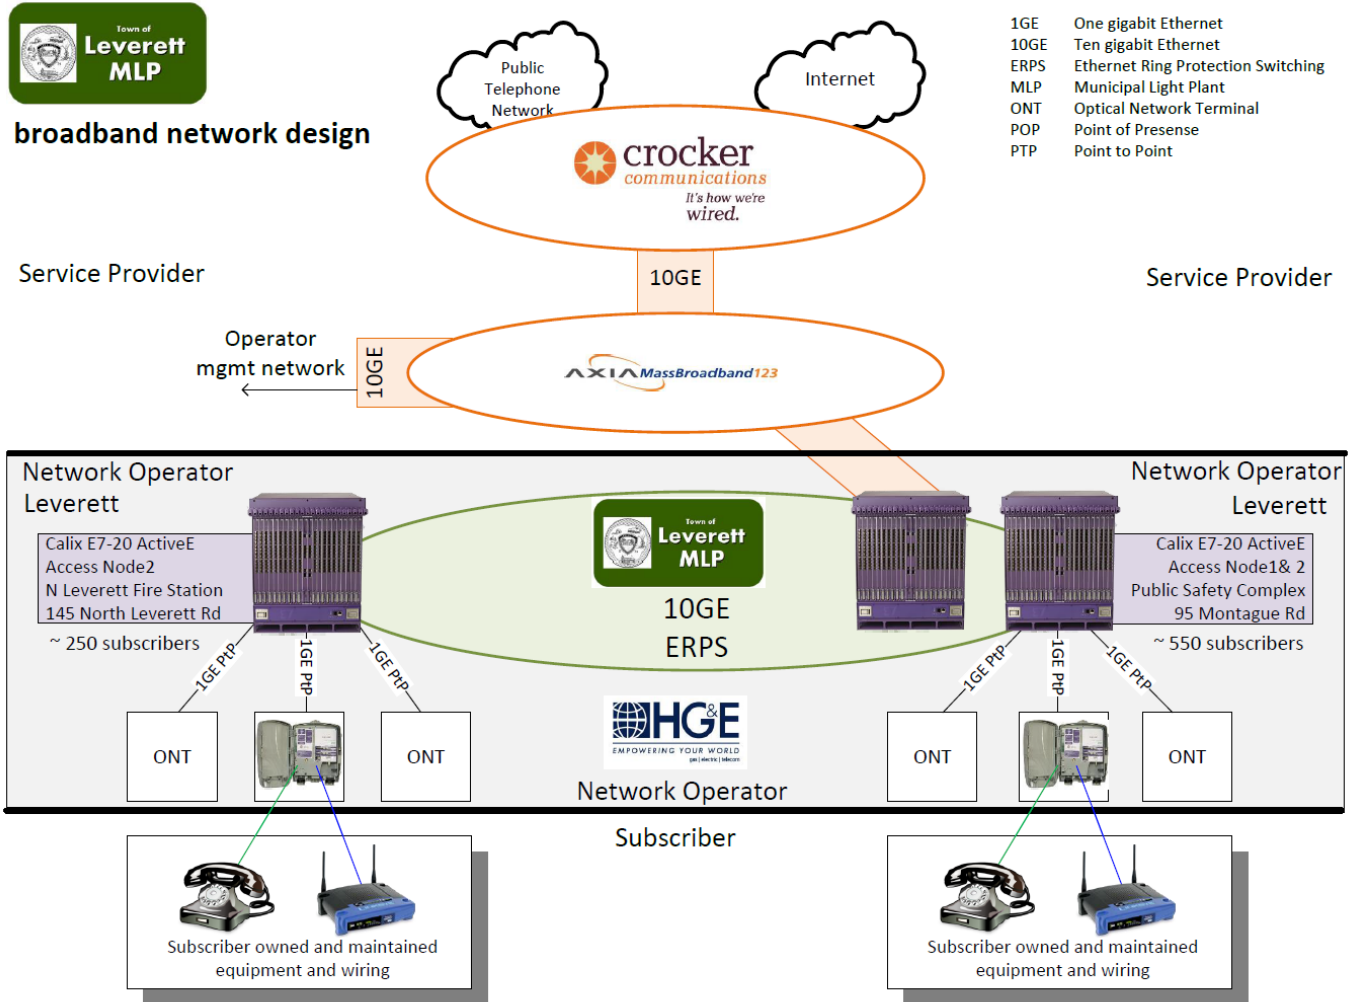

Diagram 1- Network Design

broadband network design

- 1GE One gigabit Ethernet
- 10GE Ten gigabit Ethernet
- ERPS Ethernet Ring Protection Switching
- MLP Municipal Light Plant
- ONT Optical Network Terminal
- POP Point of Presence
- PTP Point to Point

thas r122314

Diagram 2- Leverett Network Connectivity

Leverett AXIA/MBI interconnection
 Aug2014 r4