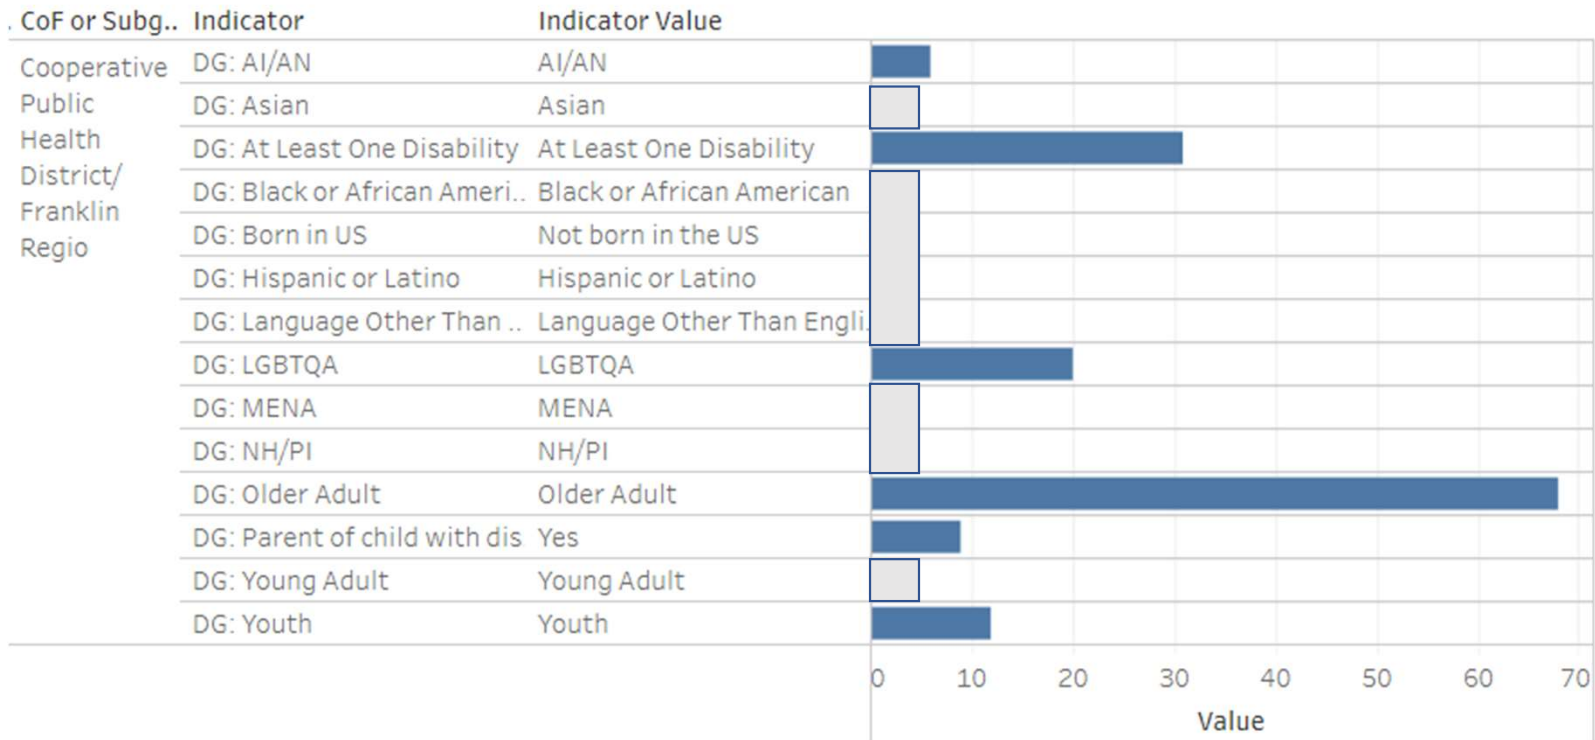

Cooperative Public Health District/ Franklin Regional Council of Governments

Totals as of 9.18.23

Ashfield: 15
 Bernardston: 6
 Buckland: 21
 Charlemont: 14
 Colrain: 18
 Conway: 7
 Erving: <5
 Gill: 12
 Hawley: <5
 Heath: 13
 Leyden: 6
 Monroe: <5
 Northfield: 13
 Rowe: <5
 Shelburne: 29
All towns: 127