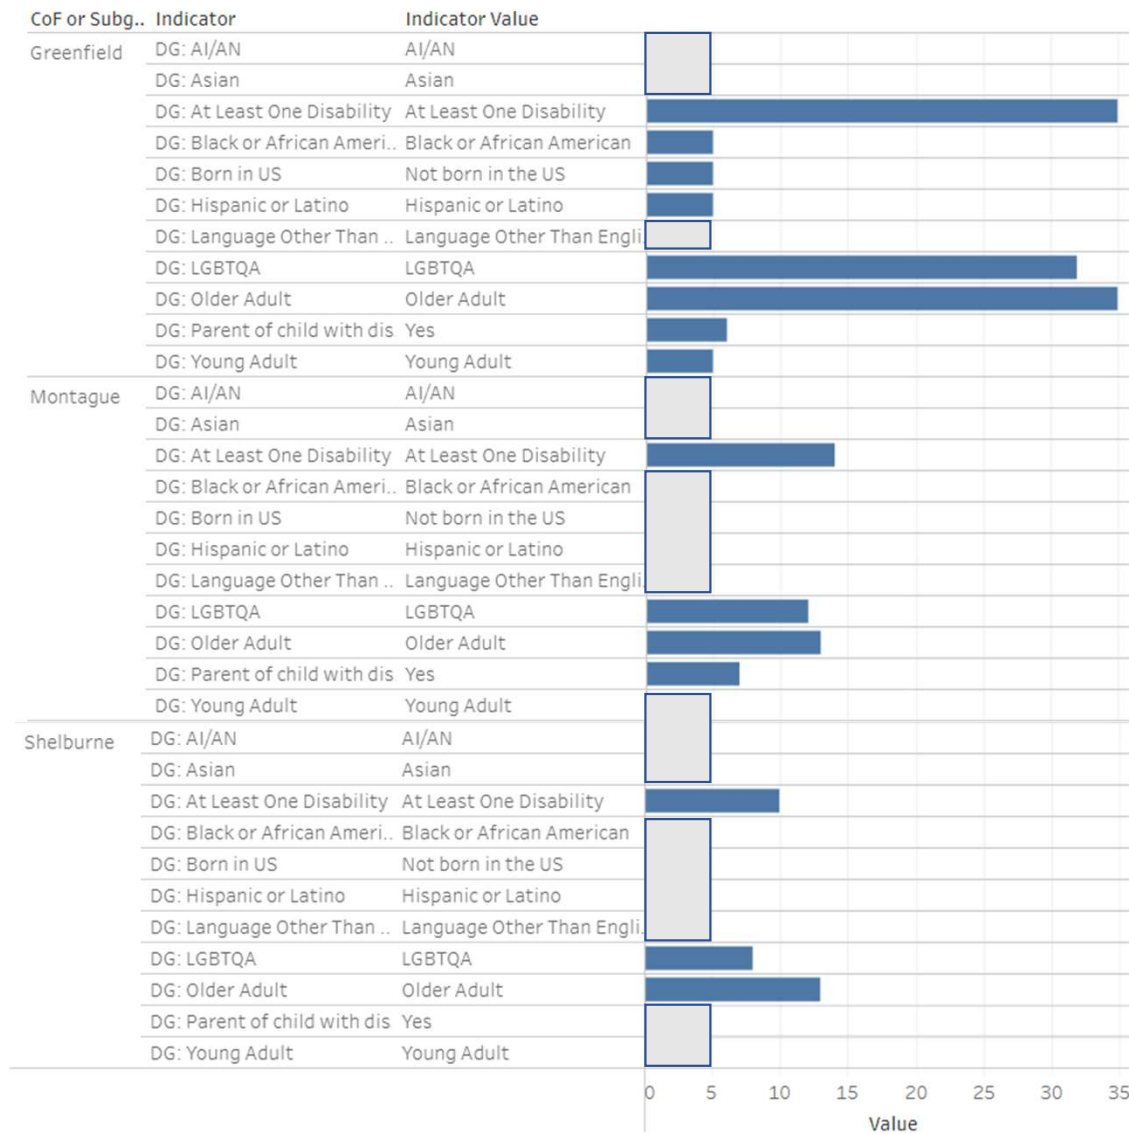

Grifd, Montague, and Shelburne have hit the 30 response target and their demographic mix for respondents is reported below.

Franklin County Towns

Totals as of 9.25.23

Ashfield: 16
 Bernardston: 6
 Buckland: 24
 Charlemont: 16
 Colrain: 20
 Conway: 7
 Deerfield: 22
 Erving: 5
 Gill: 12
 Greenfield: 92
 Hawley: 7
 Heath: 14
 Leverett: 10
 Leyden: 6
 Montague: 43
 New Salem: 6
 Northfield: 13
 Orange: 16
 Rowe: 6
 Shelburne: 34
 Shutesbury: 19
 Sunderland: 9
 Warwick: 2
 Wendell: 6
 Whately: 16

TOTAL: 427 responses so far